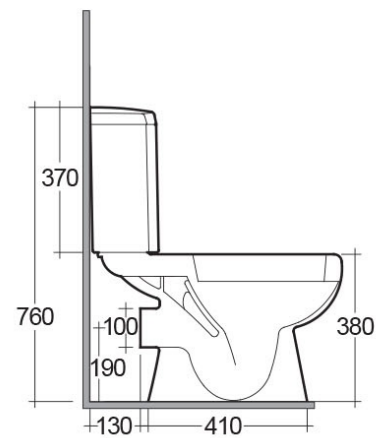

RAK-FLORA

Close Coupled | Water Closet

RAK
CERAMICS

Technical specifications

Dimensions: 650 x 360 mm

Weight: 27 Kg

Color: Alpine White, Ivory

Trap type: P Trap

Trapway type: Concealed

Seat cover options: ABS Plastic

Bowl shape: Round

Dual flush: yes

Suites: [RAK-FLORA](#)

Code Name

FL16AWHA FLORA WATER CLOSET CLOSE COUPLED P-TRAP
65CM

FL20AWHA FLORA WATER CLOSET TANK

Dimensions: All dimensions in mm tolerance +/- 5% for below 200mm and +/- 3% for above 200mm.
Note: Due to a continuing development programme to improve design and performance, the manufacturer reserves all rights to vary specifications without prior information.
Please note accessories are for photographic use only.