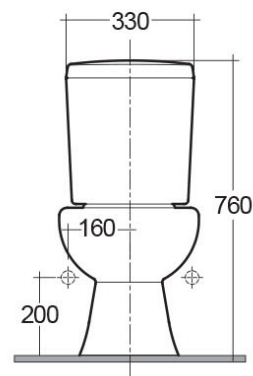

RAK-FLORA

Close Coupled | Water Closet

RAK
CERAMICS

Technical specifications

Dimensions: 650 x 360 mm

Weight: 27 Kg

Color: Alpine White, Ivory

Trap type: P Trap

Trapway type: Concealed

Seat cover options: ABS Plastic

Bowl shape: Round

Dual flush: yes

Suites: [RAK-FLORA](#)

Code Name

FL16AWHA FLORA WATER CLOSET CLOSE COUPLED P-TRAP
65CM

FL20AWHA FLORA WATER CLOSET TANK

Dimensions: All dimensions in mm tolerance +/- 5% for below 200mm and +/- 3% for above 200mm.
Note: Due to a continuing development programme to improve design and performance, the manufacturer reserves all rights to vary specifications without prior information.
Please note accessories are for photographic use only.