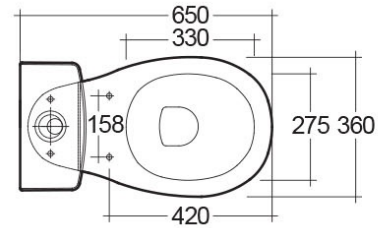

RAK-FLORA

Close Coupled | Water Closet

RAK
CERAMICS

Technical specifications

Dimensions: 650 x 360 mm

Weight: 27 Kg

Color: Alpine White, Ivory

Trap type: P Trap

Trapway type: Concealed

Seat cover options: ABS Plastic

Bowl shape: Round

Dual flush: yes

Suites: [RAK-FLORA](#)

Code Name

FL16AWHA FLORA WATER CLOSET CLOSE COUPLED P-TRAP
65CM

FL20AWHA FLORA WATER CLOSET TANK

Dimensions: All dimensions in mm tolerance +/- 5% for below 200mm and +/- 3% for above 200mm.
Note: Due to a continuing development programme to improve design and performance, the manufacturer reserves all rights to vary specifications without prior information.
Please note accessories are for photographic use only.